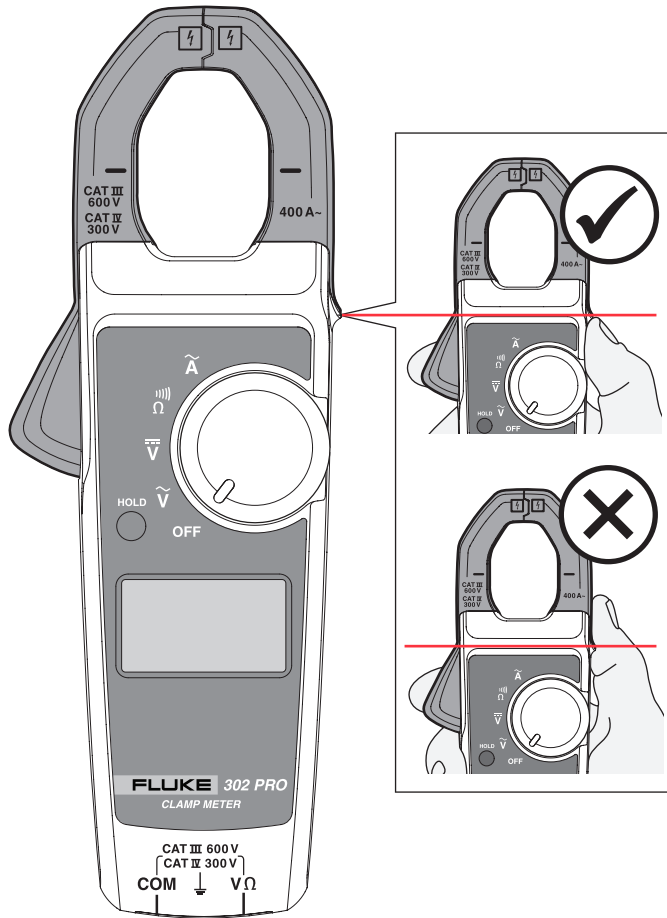

# 302 PRO Clamp Meter

[www.fluke.com](http://www.fluke.com)

OFF

---

+ ON = + = Poff =

+ ON = + = Loff =